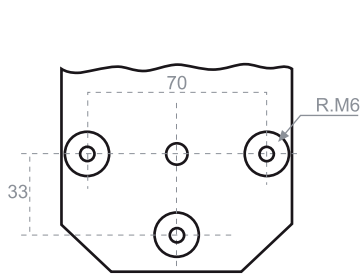

Technical Data

BCR1000 mounting